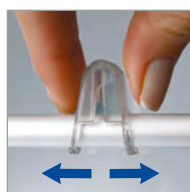

Stretch Frames

Contemporary and lightweight single or double-sided poster display

- Silver anodised aluminium frame (10 x 7mm)
- Spring mounted clips hold posters securely in place
- Adjustable hangers (included) allow for wall, ceiling or window mounting (suction hooks also required for window mounting)
- Also available in custom sizes and colours (minimum order quantity: 50)

Made to order

No tools assembly

2 minutes to assemble

Recyclable
Aluminium frame

Poster Size	O/A Dimensions (mm)	Weight (kg)	Order Code
A4	310 x 397 x 10	0.22	UPSCN000A4
A3	397 x 520 x 10	0.27	UPSCN000A3
A2	520 x 694 x 10	0.35	UPSCN000A2
A1	694 x 941 x 10	0.45	UPSCN000A1