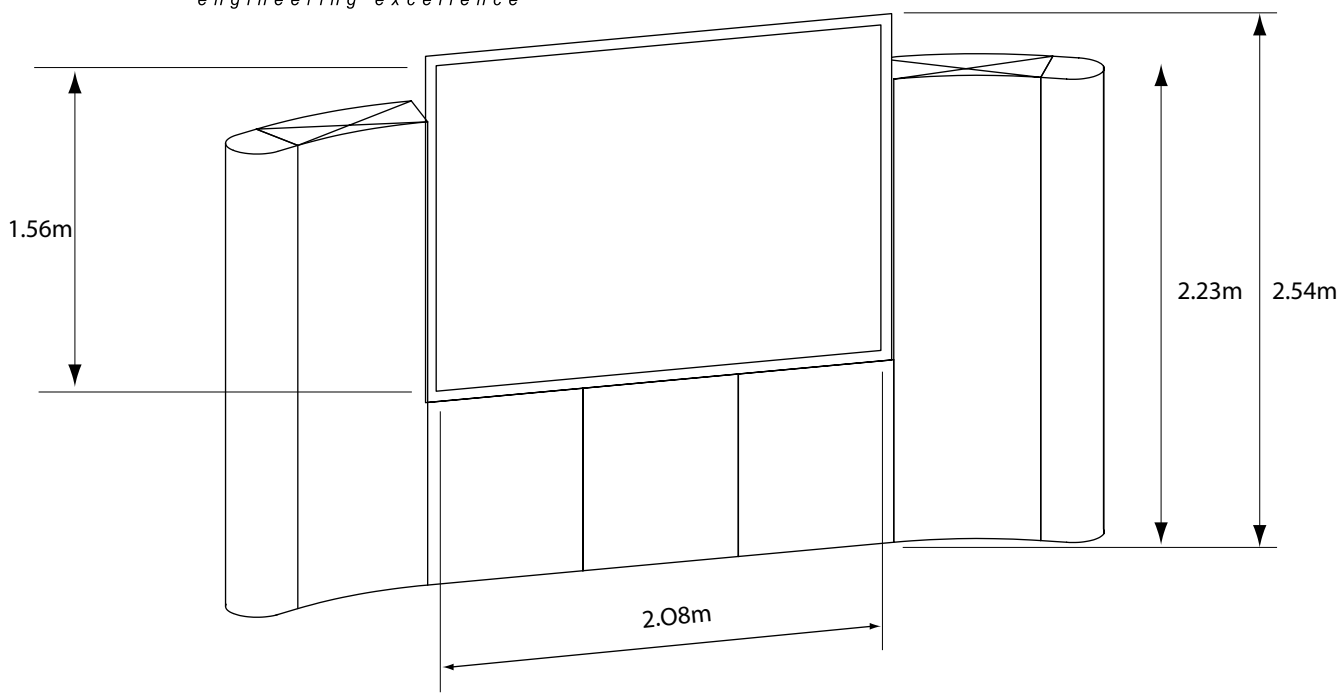

DATASHEET

Order Code	Qty	Description
CS01	1	3 x 5 Conference Set Frame
SMB	20	Standard Magnetic Bars
CSMB	2	Conference Set Magnetic Bar
SF	1	Screen Frame
FRS	1	Front / Rear Projection Screen

Itemref	Quantity	Title/Name, designation, material, dimension etc	Article No./Reference
Designed by MJL	Checked by RK	Approved by - date JFS - 01/03/06	File name 027
		Date 01/03/06	Scale 1:1
<h2>Conference Kit</h2>			Edition 0
			Sheet 1/1