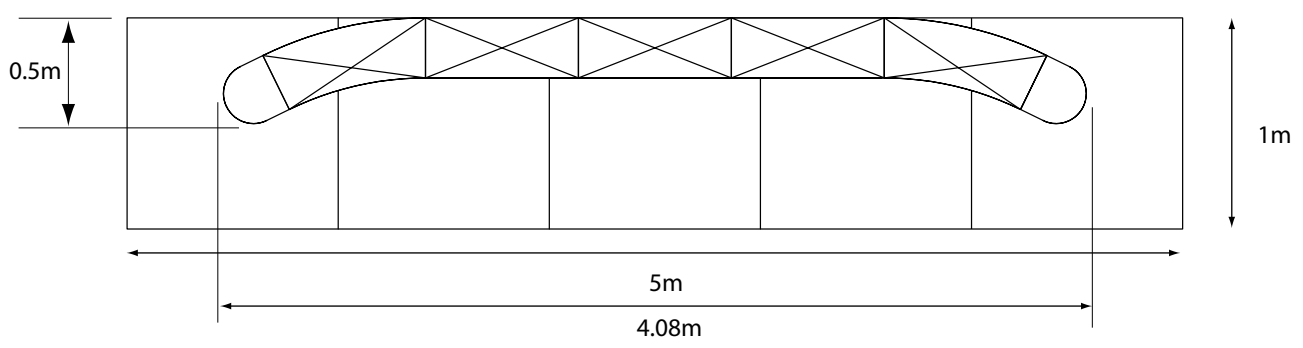

DATASHEET

Order Code	Qty	Description
CS01	1	3 x 5 Conference Set Frame
SMB	20	Standard Magnetic Bars
CSMB	2	Conference Set Magnetic Bar
SF	1	Screen Frame
FRS	1	Front / Rear Projection Screen

Itemref	Quantity	Title/Name, designation, material, dimension etc	Article No./Reference
Designed by MJL	Checked by RK	Approved by - date JFS - 01/03/06	File name 027
		Date 01/03/06	Scale 1:1
<h2>Conference Kit</h2>			Edition 0
			Sheet 1/1